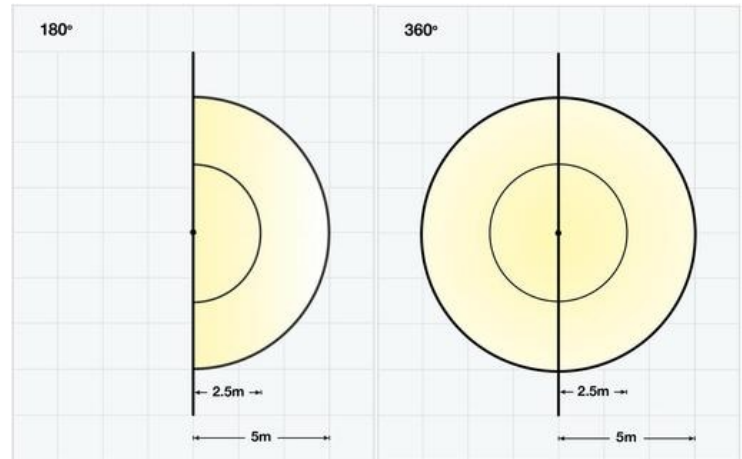

Product Dimensions

Light Output

2 x 36W 180° or 4 x 36W 360°

Peak luminous intensity at 2.5m **190 lux**, at 5m **50 lux**

Version: SL017 Issue 7 DF432

Wolf Safety Lamp Company, Saxon Road Works, Sheffield, S8 0YA, UK