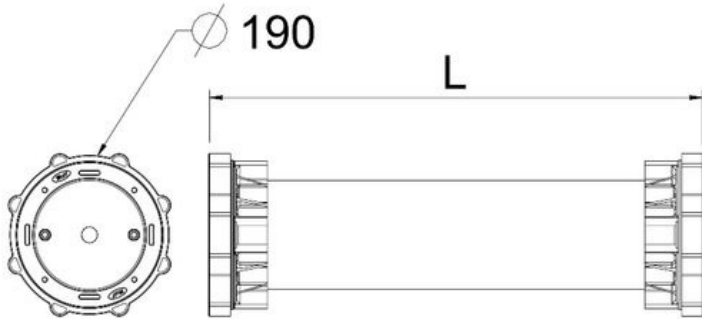

Certifications

1180

Technical Specification

Product Reference		LL-500				
Product Description		LinkEx™ Portable Fluorescent Leadlamp				
Code		II 2 GD Ex emb IIC T3/T4 Ex tD A21 IP66/67/68 T100°C II 2 GD Ex embd IIC T3/T4 Ex tD A21 IP66 T100°C (Linkable)				
Type of Protection		"e" increased safety, "m" encapsulation, "d" flameproof				
Area of Classification (Gas)		Zones 1 & 2, Gas Groups IIA, IIB, IIC				
Temperature Class (Gas)		T3				
Area of Classification (Dust)		Zones 21 & 22				
Max Surface Temp (Dust)		100°C				
Ambient Temperature		2 x CFL Unit: (-20°C to +44°C) 4 x CFL Unit: (-20°C to +35°C)				
Certificate		SIRA08ATEX3098, IECEx SIR 10.0121				
Enclosure		Polymer				
Lens		Polycarbonate with Anti-Static Coating				
Beam Type		Wide Angle White Area Light High Output, High Efficiency, Low Glare				
Light Source:	Type	Standard 2G11 CFL Compact Fluorescent				
	Life	Up to 10,000 hrs				
	Power	2 x 18W	2 x 36W			4 x 36W
		Standard	Standard	360°	Emergency	Standard
	Typical Consumption	32W	62W		70W	124W
	Output	2400lm	5800lm			11600lm
Voltage:	220-254V AC/DC	✓	✓	-	✓	-
	110-130V AC/DC	✓	✓	-	✓	✓
	42-52V AC/DC	-	✓	-	-	-
	24-28V AC/DC	-	✓	✓	-	-
Weight		2.7kg	4.1kg	4.6kg	4.3kg	5.5kg
Length		0.43m	0.58m	0.84m		0.82m
Ingress Protection		IP66/67/68 (3M for 30 Minutes)				

Product Dimensions

Light Output

2 x 36W 180° or 4 x 36W 360°

Peak luminous intensity at 2.5m **190 lux**, at 5m **50 lux**

Version: SL017 Issue 7 DF432

Wolf Safety Lamp Company, Saxon Road Works, Sheffield, S8 0YA, UK