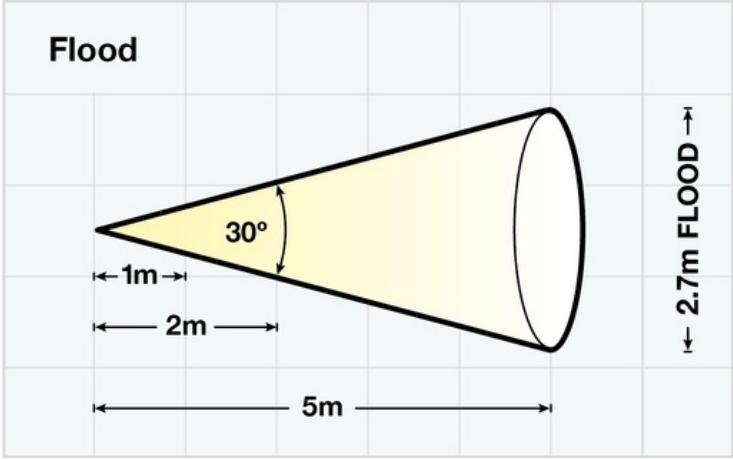

Product Dimensions

Light Output

Medium Flood (30°) (as per Light Output Diagram)

Light intensity at 2m 2870 lux, 5m 459 lux

Wide Flood (50°)

Version: SL025 Issue 7 DF409

Wolf Safety Lamp Company, Saxon Road Works, Sheffield, S8 0YA, UK