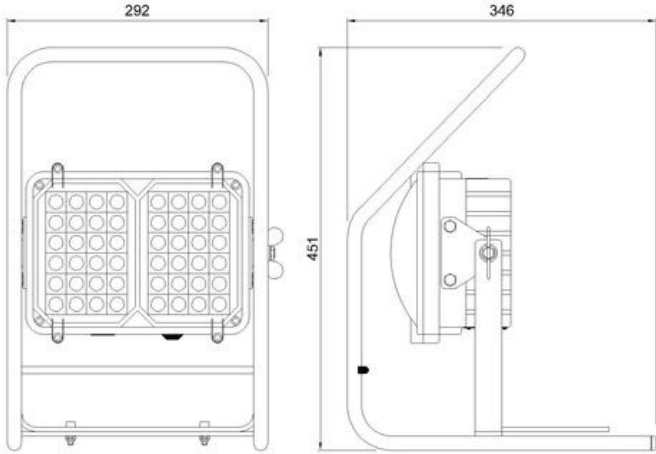

Certifications

Technical Specification

Product Reference		WF-300	
Product Description		LinkEx™ LED Floodlite	
Voltage		18-54V AC/DC	100-254V AC
Code		II 2 GD Ex emb IIC T4 Gb Ex t IIIC T87°C Db IP66/67 (Ta = -20°C to +55°C)	II 2 GD Ex emb IIC T4 Gb Ex t IIIC T103°C Db IP66/67 (Ta = -20°C to +50°C)
Equipment Category		2GD	
Type of Protection		"e" increased safety, 'mb' encapsulation, 't' enclosure protection	
Area of Classification (Gas)		Zones 1 and 2, Gas Groups IIA, IIB and IIC	
Temp. Classification		T4	
Area of Classification (Dust)		Zones 21 and 22, Dust Groups IIIA, IIIB and IIIC	
Max Surface Temp (Dust)		T87°C	T103°C
Ambient Temperature		-20°C to +55°C	-20°C to +50°C
Certificate		SIRA10ATEX5117X IECEXSIR10.0016X	
Enclosure		Marine grade aluminium alloy, epoxy powder coated	
Lens		Polycarbonate	
Beam Type		Medium Flood (Wide Flood Available - Special Order)	
Light Source:	Type	48 x White High Power LEDs	
	Life	100,000+ hrs	
	Power	59w	58w
	Output	5200lm	
Weight		9.0kg (excluding cable)	
Ingress Protection		IP66/67	
Accessories		Supplied with bridle and lamp stand	

Product Dimensions

Light Output

Medium Flood (30°) (as per Light Output Diagram)

Light intensity at 2m 2870 lux, 5m 459 lux

Wide Flood (50°)

Version: SL025 Issue 7 DF409

Wolf Safety Lamp Company, Saxon Road Works, Sheffield, S8 0YA, UK